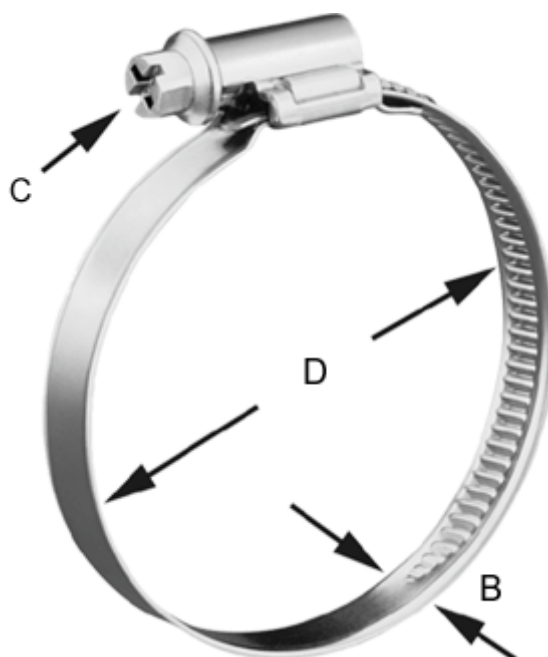

Article number: 021266565070

Description: Worm Drive Hose Clip
TORRO S 60-80/9 C7 W1

Measures

C (screw type) = C7 - 7mm

Diameter D = 60-80

Width B = 9.0